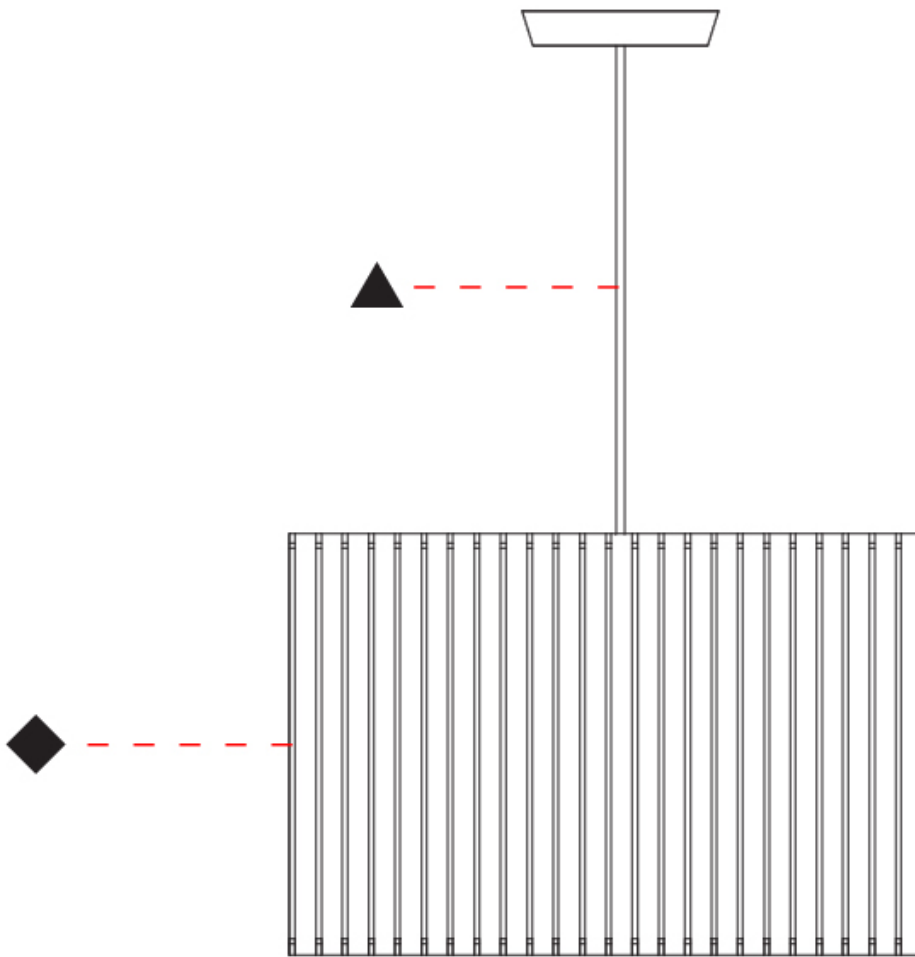

LUZ OCULTA WOOD SUSPENSION

D51037-

PROJECT _____

TYPE _____

SPECIFIER _____

QUANTITY _____

DATE _____

D