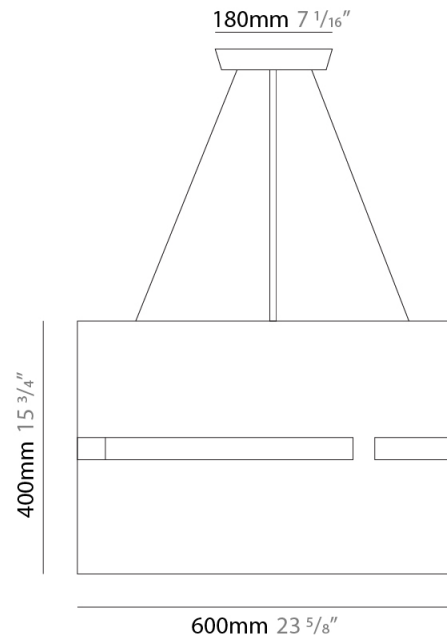

PROJECT	
TYPE	
SPECIFIER	
QUANTITY	
DATE	

LUZ OCULTA METAL SUSPENSION

D51063-

base number   Finish
Options

1. To build a product code in our configurator select the specify button on the base model # product page
2. To build a manual product code on this datasheet choose from the options listed below in blue font and add the suffix to the base model #

GENERAL

Series: Luz Oculta
Subseries: Luz Oculta Metal
Brand: Fambuena
Division: Design
Mounting Type: Suspension
Mounting Location: Ceiling
Subcategory: Pendant

PHYSICAL

Shape: Rectangle
Diameter (mm): 600
Diameter (in): 23 ⁵/₈
Height (mm): 400
Height (in): 15 ³/₄
Light Distribution: Direct / Indirect
Fixture Finish: [BRA](#) / [BRZ](#) / [ABR](#)
Fixture Material: Metal
Cable Details: Cable length 2000mm / 79"

ELECTRICAL

Number of Lamps: 1
Lamp Type: LED Retrofit
Lamp Shape: A19
Bulb Included: Bulb Not Included
Max. Wattage Per Lamp (W): 15
Lamp Base: E26
Input Voltage (V): 120
Upon Request: 277Vac / GU24

LED

OPTICAL

RATINGS AND CERTIFICATIONS

Certified By: Certified for North American Standards
IP rating: IP20