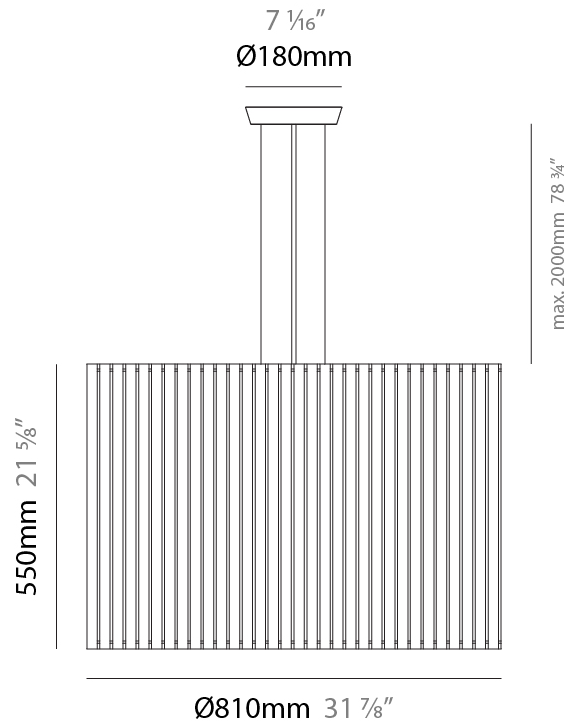

LUZ OCULTA WOOD SUSPENSION

D51035- -

base number   Finish Options   Finish Options

1. To build a product code in our configurator select the specify button on the base model # product page
2. To build a manual product code on this datasheet choose from the options listed below in blue font and add the suffix to the base model #

GENERAL

Series: Luz Oculta
Subseries: Luz Oculta Wood
Brand: Fambuena
Division: Design
Mounting Type: Suspension
Mounting Location: Ceiling
Subcategory: Pendant

PHYSICAL

Shape: Rectangle
Diameter (mm): 810
Diameter (in): 31 7/8
Height (mm): 550
Height (in): 21 5/8
Light Distribution: Direct / Indirect
Fixture Finish: [DOW](#) / [NAT](#)
Holder Finish: [BRA](#) / [BRZ](#)
Fixture Material: Metal / Wood
Cable Details: Cable length 2000mm / 79"

ELECTRICAL

Number of Lamps: 3
Lamp Type: LED Retrofit
Lamp Shape: A19
Bulb Included: Bulb Not Included
Total Output Wattage (W): 36
Max. Wattage Per Lamp (W): 12
Lamp Base: E26
Input Voltage (V): 120
Upon Request: 277Vac / GU24

LED

OPTICAL

RATINGS AND CERTIFICATIONS

Certified By: Certified for North American Standards
IP rating: IP20