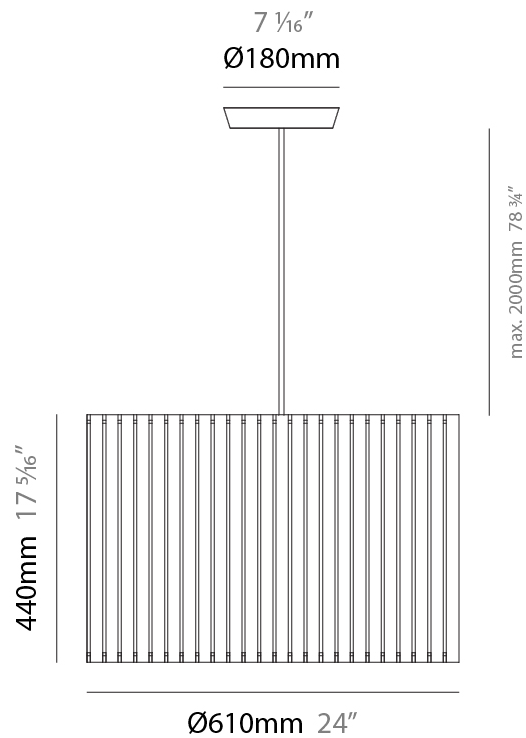

LUZ OCULTA WOOD SUSPENSION

D51037- _____ - _____
base number   Finish Options   Finish Options

1. To build a product code in our configurator select the specify button on the base model # product page
2. To build a manual product code on this datasheet choose from the options listed below in blue font and add the suffix to the base model #

GENERAL

Series: Luz Oculta
Subseries: Luz Oculta Wood
Brand: Fambuena
Division: Design
Mounting Type: Suspension
Mounting Location: Ceiling
Subcategory: Pendant

PHYSICAL

Shape: Rectangle
Diameter (mm): 610
Diameter (in): 24
Height (mm): 440
Height (in): 17 ⁵/₁₆"
Light Distribution: Direct / Indirect
Fixture Finish: [DOW / NAT](#)
Holder Finish: BRA / BRZ
Fixture Material: Metal / Wood
Cable Details: Cable length 2000mm / 79"

ELECTRICAL

Number of Lamps: 1
Lamp Type: LED Retrofit
Lamp Shape: A19
Bulb Included: Bulb Not Included
Max. Wattage Per Lamp (W): 12
Lamp Base: E26
Input Voltage (V): 120
Upon Request: 277Vac / GU24

LED

OPTICAL

RATINGS AND CERTIFICATIONS

Certified By: Certified for North American Standards
IP rating: IP20