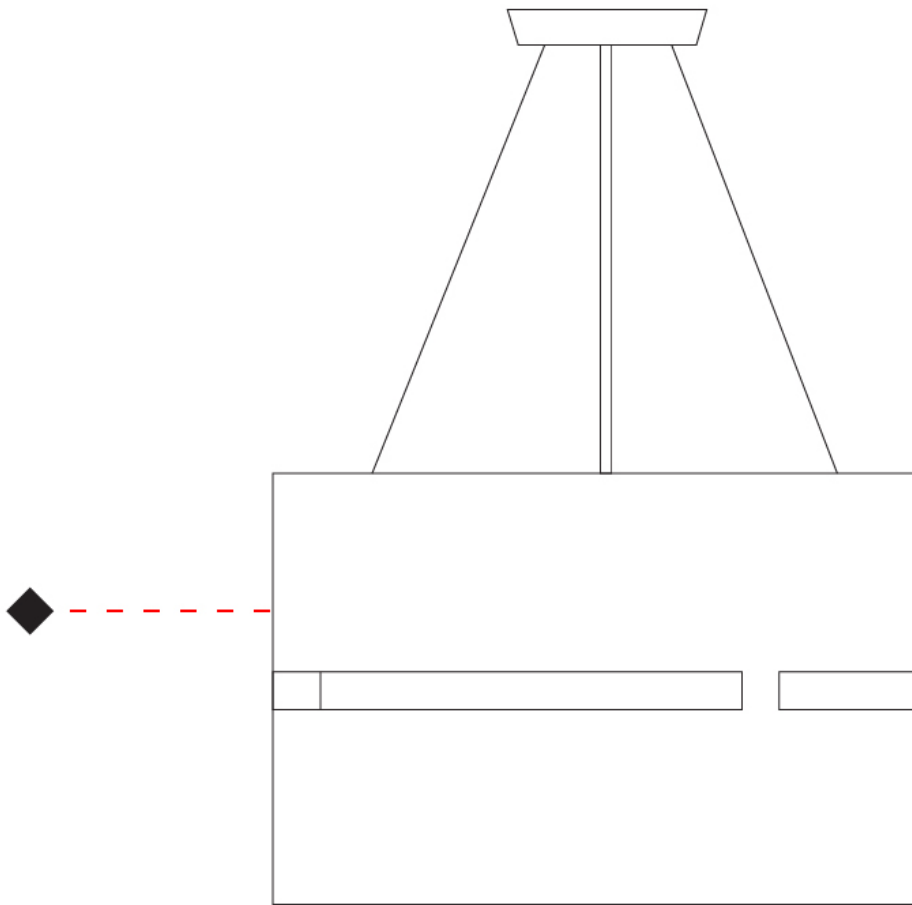

LUZ OCULTA METAL SUSPENSION

D51063-

PROJECT	_____
TYPE	_____
SPECIFIER	_____
QUANTITY	_____
DATE	_____

D