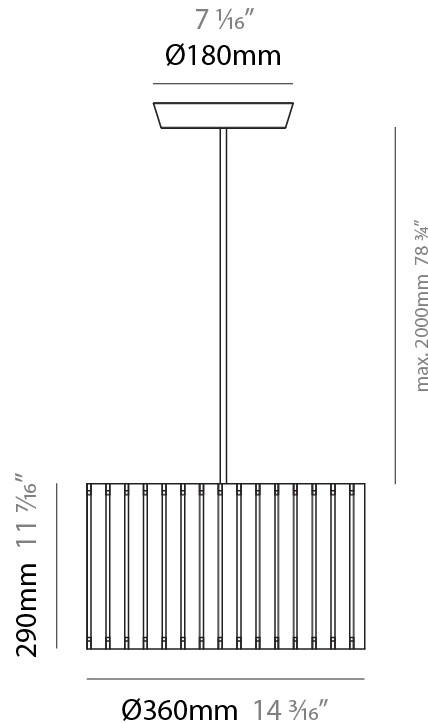

PROJECT	
TYPE	
SPECIFIER	
QUANTITY	
DATE	

LUZ OCULTA WOOD SUSPENSION

D51039- -
base number   Finish Options   Finish Options

1. To build a product code in our configurator select the specify button on the base model # product page
2. To build a manual product code on this datasheet choose from the options listed below in blue font and add the suffix to the base model #

GENERAL

Series: Luz Oculta
Subseries: Luz Oculta Wood
Brand: Fambuena
Division: Design
Mounting Type: Suspension
Mounting Location: Ceiling
Subcategory: Pendant

PHYSICAL

Shape: Rectangle
Diameter (mm): 360
Diameter (in): 14 ³/₁₆"
Height (mm): 290
Height (in): 11 ⁷/₁₆"
Light Distribution: Direct / Indirect
Fixture Finish: [DOW / NAT](#)
Holder Finish: BRA / BRZ
Fixture Material: Metal / Wood
Cable Details: Cable length 2000mm / 79"

ELECTRICAL

Number of Lamps: 1
Lamp Type: LED Retrofit
Lamp Shape: A19
Bulb Included: Bulb Not Included
Max. Wattage Per Lamp (W): 7
Lamp Base: E26
Input Voltage (V): 120
Upon Request: 277Vac / GU24

LED

OPTICAL

RATINGS AND CERTIFICATIONS

Certified By: Certified for North American Standards
IP rating: IP20